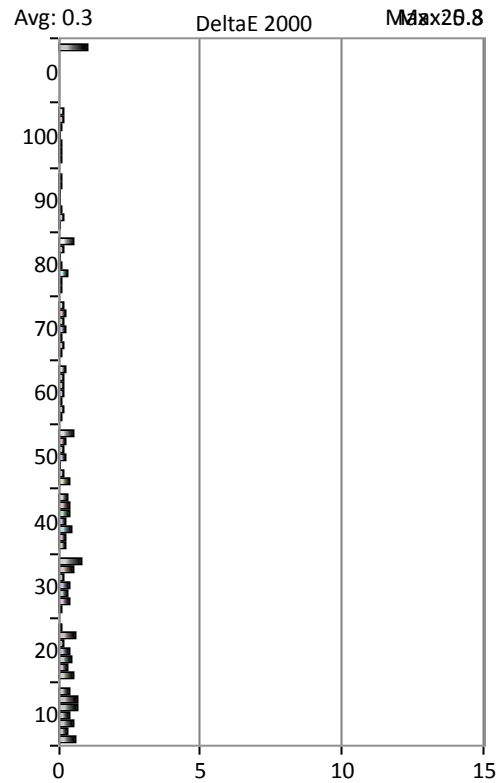

尊正

Luminance Sweeps

SDR Analysis

Calibrator Information

Name: ZUNZHENG
Phone:
Address Line 1: 深圳市南山区南海大道
Address Line 2: 美年广场2栋6楼
City: 深圳市
State: 广东省 Zip: 518054
Calibrator: zunzheng

Calibration Targets

Gamut primaries: rec.709/sRGB
Gamma formula: PowerFunction
Gamma: 2.4

Display Information

Display:
DM170

Calibration Equipment

Meter: Klein Instruments K Series
Source: FSI BoxIO Generator