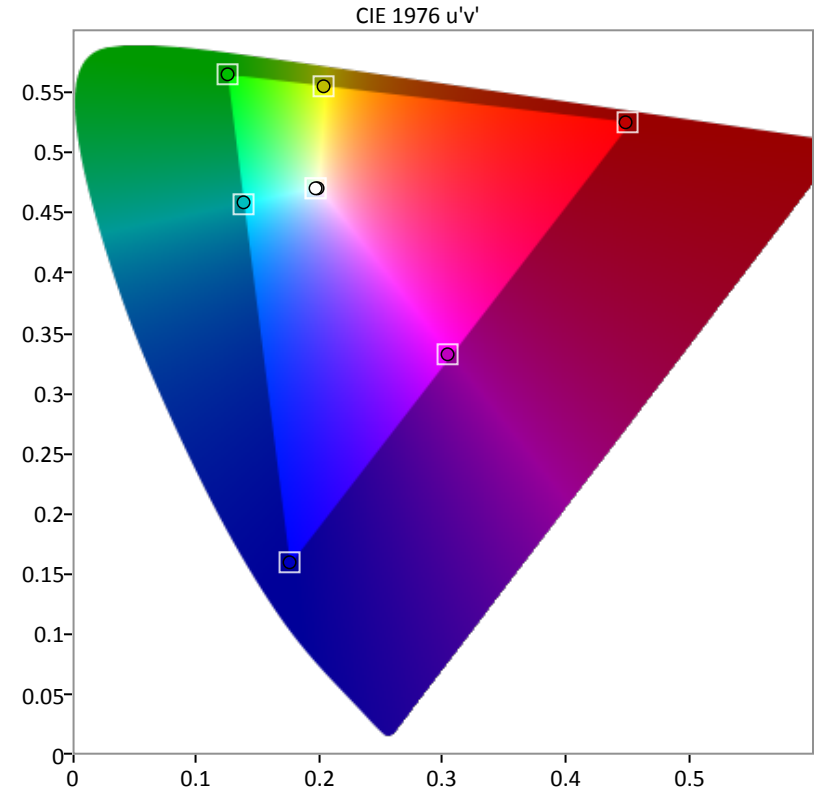

Gamut

Target x:CIE31	0.3127	0.6400	0.3000	0.1500	0.2247	0.3209	0.4193	0.3127
Target y:CIE31	0.3290	0.3300	0.6000	0.0600	0.3287	0.1542	0.5053	0.3290
Target Y cd/m²	49.6536	10.5591	35.5102	3.5843	39.0945	14.1434	46.0694	99.4012
x: CIE31	0.3128	0.6392	0.3000	0.1499	0.2251	0.3203	0.4191	0.3128
y: CIE31	0.3287	0.3306	0.5991	0.0598	0.3293	0.1542	0.5053	0.3288
Y cd/m²	49.6374	10.5639	35.6271	3.6232	39.1444	14.1216	46.0816	99.4012
ΔE 2000	0.2535	0.0949	0.0878	0.1406	0.1186	0.0850	0.0396	0.2443
dEITP	0.1643	0.8103	0.3716	0.6969	0.2958	0.7141	0.0965	0.1395