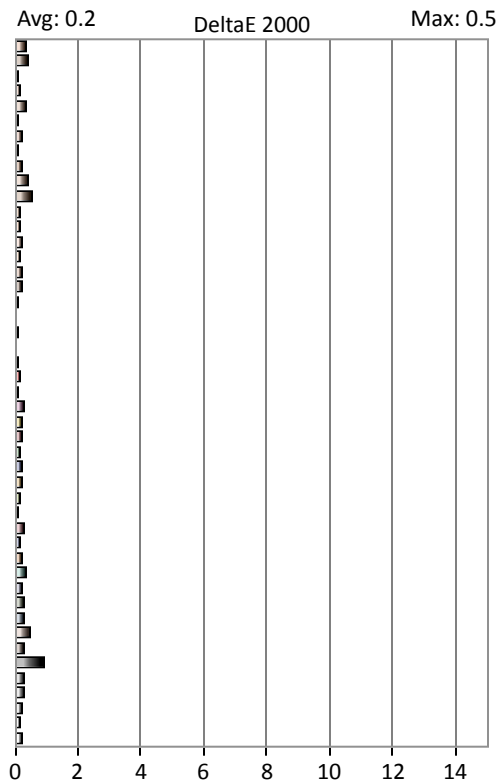

ColorChecker