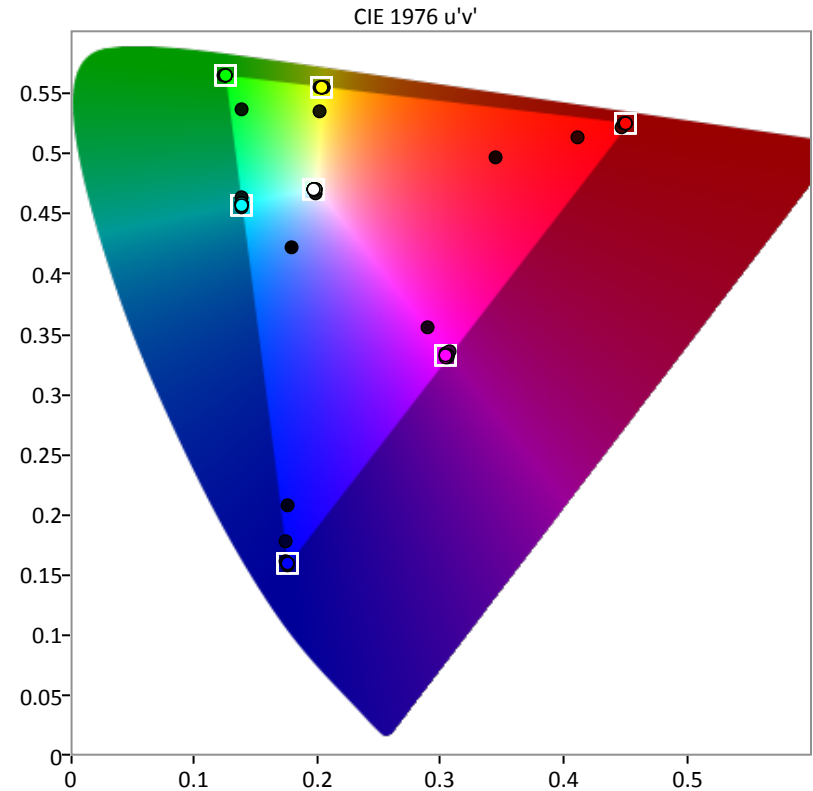

尊正

Luminance Sweeps

SDR Analysis

Calibrator Information

Name: ZUNZHENG
Phone:
Address Line 1: 深圳市南山区南海大道
Address Line 2: 美年广场2栋6楼
City: 深圳市
State: 广东省 Zip: 518054
Calibrator: zunzheng

Calibration Targets

Gamut primaries: rec.709/sRGB
Gamma formula: PowerFunction
Gamma: 2.4

Display Information

Display:
DM170

Calibration Equipment

Meter: Klein Instruments K Series
Source: FSI BoxIO Generator