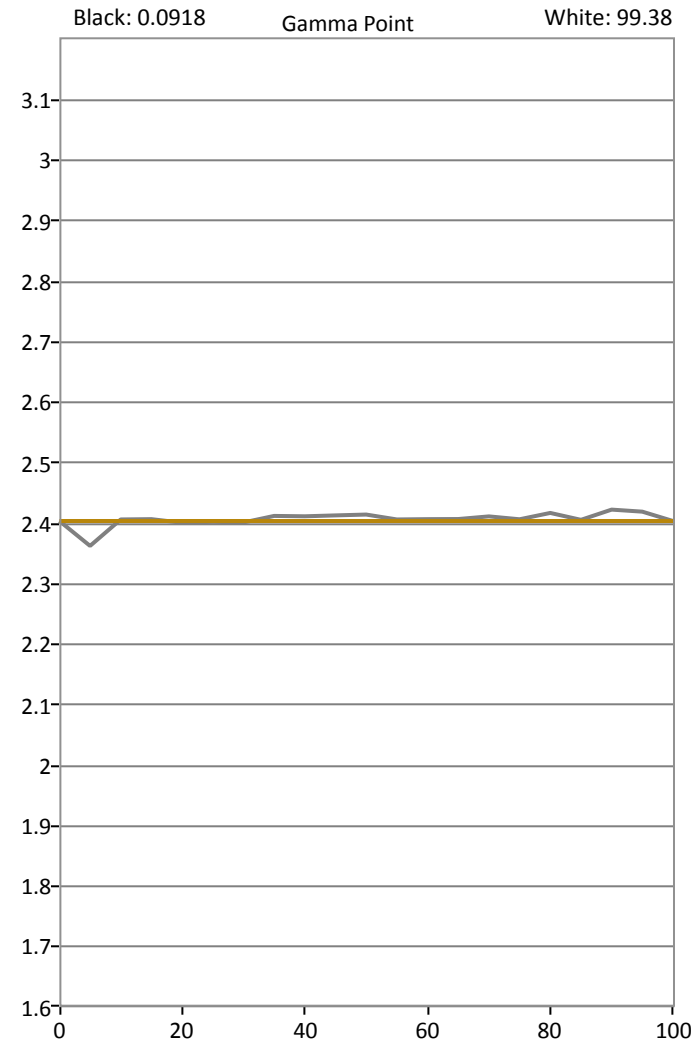

Calibration Equipment

Meter: Klein Instruments K Series
Source: FSI BoxIO Generator

Target x:CIE31	0.3127	0.3127	0.3127	0.3127	0.3127	0.3127	0.3127	0.3127	0.3127	0.3127	0.3127	0.3127	0.3127	0.3127	0.3127	0.3127	0.3127	0.3127	0.3127		
Target y:CIE31	0.3290	0.3290	0.3290	0.3290	0.3290	0.3290	0.3290	0.3290	0.3290	0.3290	0.3290	0.3290	0.3290	0.3290	0.3290	0.3290	0.3290	0.3290	0.3290		
Target Y cd/m²	0.0918	0.1675	0.4914	1.1492	2.2009	3.6950	5.6729	8.1714	11.2238	14.8603	19.1094	23.5259	29.0162	35.1916	42.0746	49.6868	58.0485	67.1796	77.0990	87.8250	99.3755
x: CIE31	0.2501	0.3027	0.3101	0.3126	0.3135	0.3120	0.3115	0.3112	0.3122	0.3134	0.3130	0.3127	0.3120	0.3124	0.3128	0.3128	0.3126	0.3128	0.3129	0.3128	0.3128
y: CIE31	0.2619	0.3166	0.3292	0.3272	0.3288	0.3287	0.3306	0.3278	0.3282	0.3282	0.3283	0.3290	0.3285	0.3284	0.3288	0.3287	0.3282	0.3291	0.3292	0.3293	0.3289
Y cd/m²	0.0918	0.1775	0.4891	1.1432	2.2108	3.7016	5.6892	8.1009	11.1451	14.7523	18.9703	23.4901	28.9708	35.1425	41.9601	49.6460	57.8754	67.1587	76.9458	87.7553	99.3755
ΔE 2000	1.0002	0.2983	0.2573	0.3233	0.2174	0.1488	0.8359	0.3741	0.2432	0.6510	0.4862	0.0394	0.2361	0.2529	0.1722	0.2788	0.5394	0.0322	0.1219	0.1825	0.1466
dEITP	10.2246	2.3535	0.7552	0.4348	0.3940	0.2944	0.9426	0.8075	0.4856	0.7370	0.5835	0.0990	0.3493	0.2216	0.2117	0.1866	0.3819	0.0391	0.1913	0.1232	0.0863