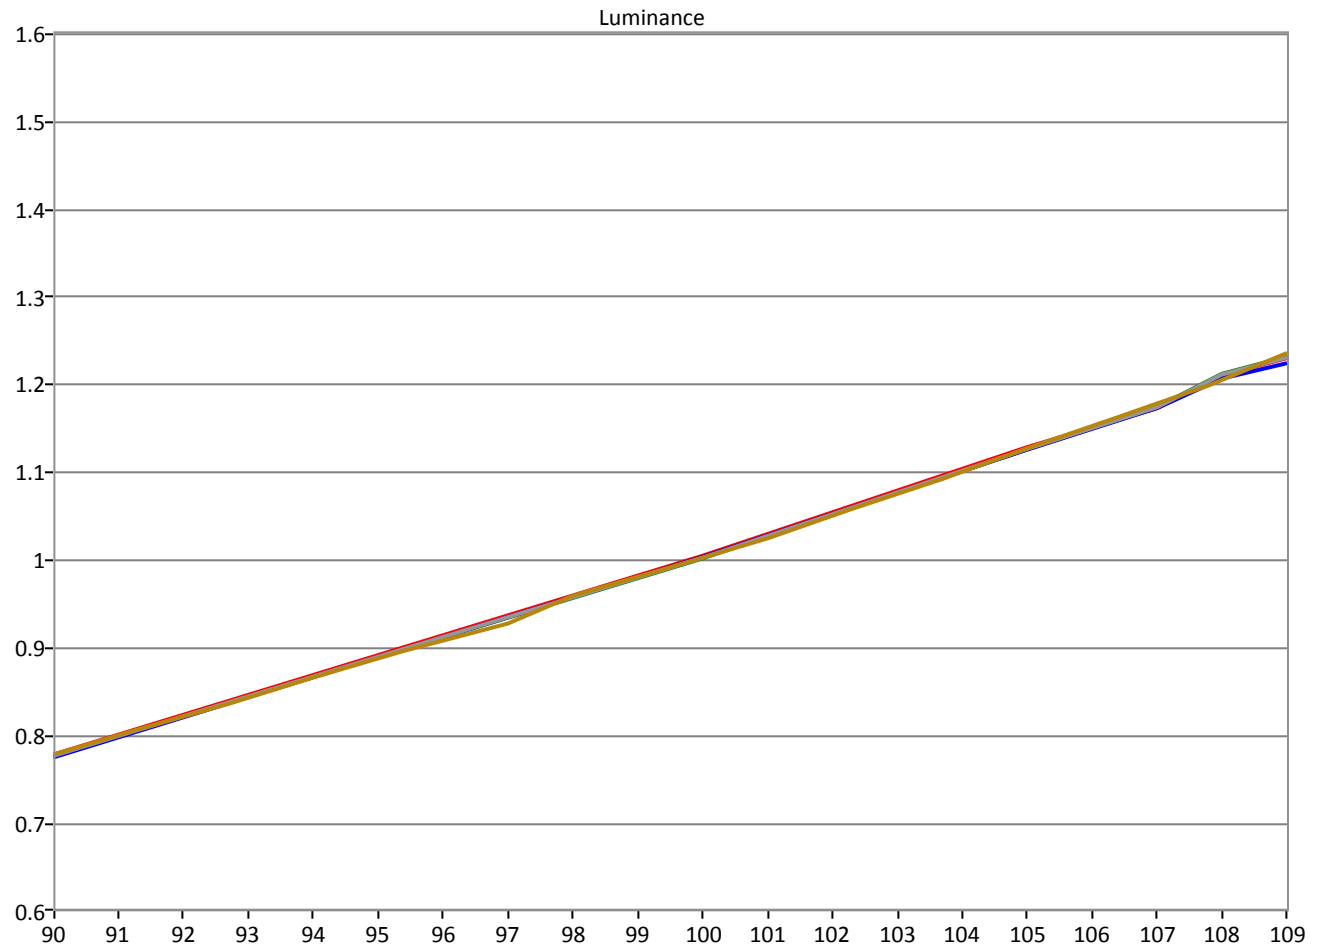

Display Information

Display:
DM170

Calibration Equipment

Meter: Klein Instruments K Series
Source: FSI BoxIO Generator

2020/12/30

White Level: 99.39

Multipoint Grayscale

SDR Analysis