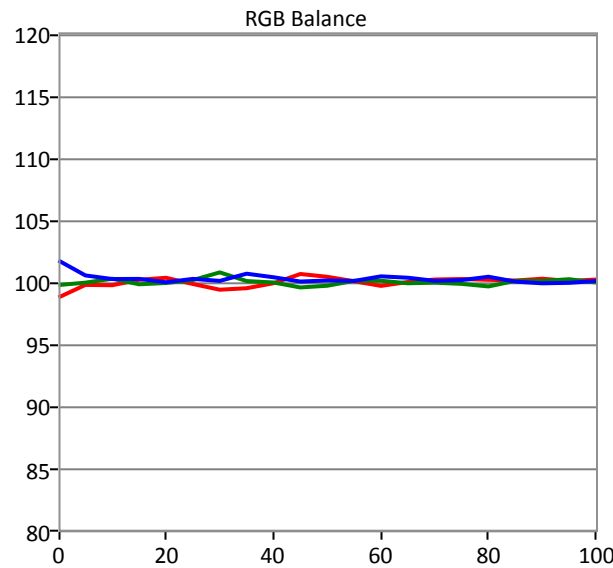

Calibration Equipment

Meter: Klein Instruments K Series
Source: FSI BoxIO Generator

Target x:CIE31	0.3127	0.3127	0.3127	0.3127	0.3127	0.3127	0.3127	0.3127	0.3127	0.3127	0.3127	0.3127	0.3127	0.3127	0.3127	0.3127	0.3127	0.3127	0.3127		
Target y:CIE31	0.3290	0.3290	0.3290	0.3290	0.3290	0.3290	0.3290	0.3290	0.3290	0.3290	0.3290	0.3290	0.3290	0.3290	0.3290	0.3290	0.3290	0.3290	0.3290		
Target Y cd/m²	0.0918	0.1675	0.4914	1.1492	2.2009	3.6950	5.6729	8.1714	11.2238	14.8603	19.1094	23.5259	29.0162	35.1916	42.0746	49.6868	58.0485	67.1796	77.0990	87.8250	99.3755
x: CIE31	0.2501	0.3027	0.3101	0.3126	0.3135	0.3120	0.3115	0.3112	0.3122	0.3134	0.3130	0.3127	0.3120	0.3124	0.3128	0.3128	0.3126	0.3128	0.3129	0.3128	0.3128
y: CIE31	0.2619	0.3166	0.3292	0.3272	0.3288	0.3287	0.3306	0.3278	0.3282	0.3282	0.3283	0.3290	0.3285	0.3284	0.3288	0.3287	0.3282	0.3291	0.3292	0.3293	0.3289
Y cd/m²	0.0918	0.1775	0.4891	1.1432	2.2108	3.7016	5.6892	8.1009	11.1451	14.7523	18.9703	23.4901	28.9708	35.1425	41.9601	49.6460	57.8754	67.1587	76.9458	87.7553	99.3755
ΔE 2000	1.0002	0.2983	0.2573	0.3233	0.2174	0.1488	0.8359	0.3741	0.2432	0.6510	0.4862	0.0394	0.2361	0.2529	0.1722	0.2788	0.5394	0.0322	0.1219	0.1825	0.1466
dEITP	10.2246	2.3535	0.7552	0.4348	0.3940	0.2944	0.9426	0.8075	0.4856	0.7370	0.5835	0.0990	0.3493	0.2216	0.2117	0.1866	0.3819	0.0391	0.1913	0.1232	0.0863