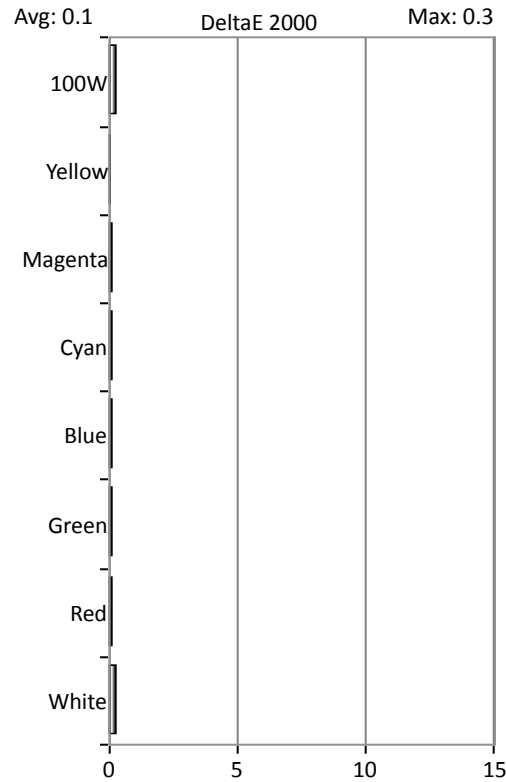

Gamut

Target x:CIE31	0.3127	0.6400	0.3000	0.1500	0.2247	0.3209	0.4193	0.3127
Target y:CIE31	0.3290	0.3300	0.6000	0.0600	0.3287	0.1542	0.5053	0.3290
Target Y cd/m²	49.6536	10.5591	35.5102	3.5843	39.0945	14.1434	46.0694	99.4012
x: CIE31	0.3128	0.6392	0.3000	0.1499	0.2251	0.3203	0.4191	0.3128
y: CIE31	0.3287	0.3306	0.5991	0.0598	0.3293	0.1542	0.5053	0.3288
Y cd/m²	49.6374	10.5639	35.6271	3.6232	39.1444	14.1216	46.0816	99.4012
ΔE 2000	0.2535	0.0949	0.0878	0.1406	0.1186	0.0850	0.0396	0.2443
dEITP	0.1643	0.8103	0.3716	0.6969	0.2958	0.7141	0.0965	0.1395