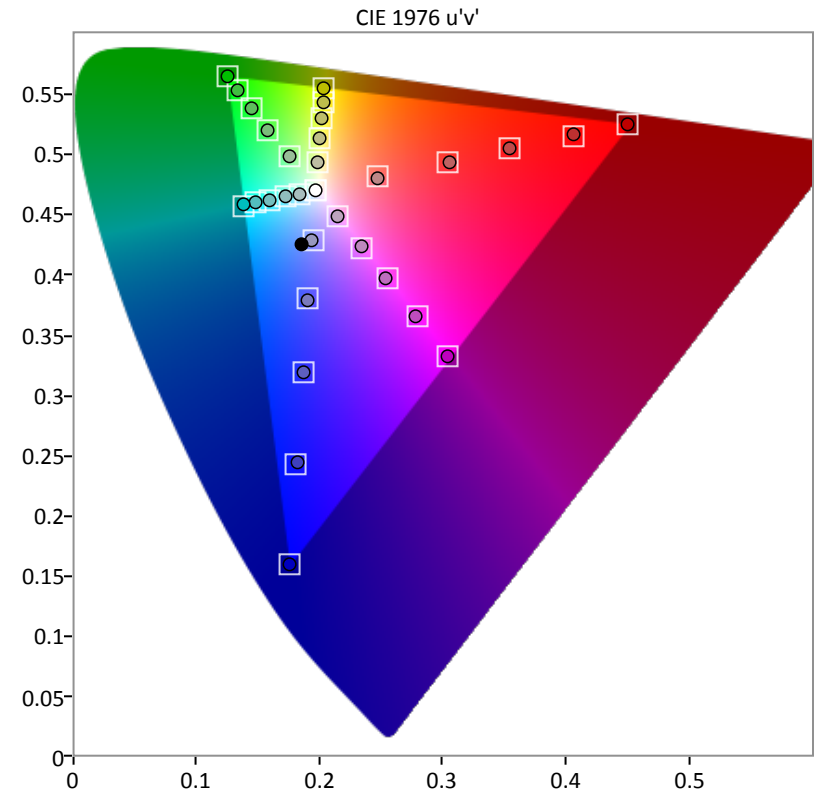

Saturation Sweeps

DeltaL

DeltaC

DeltaH

尊正

Luminance Sweeps

SDR Analysis

Calibrator Information