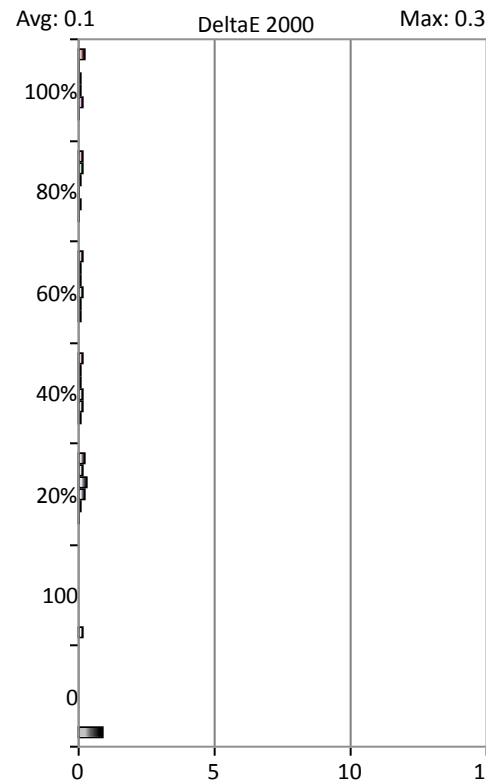

Saturation Sweeps

DeltaL

DeltaC

DeltaH

尊正

Luminance Sweeps

SDR Analysis

Calibrator Information