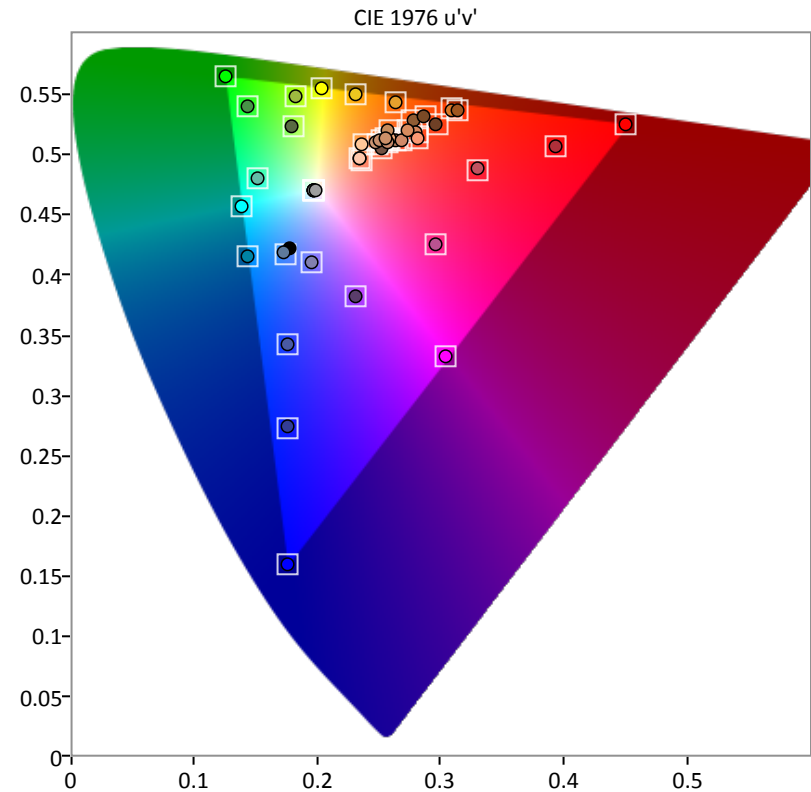

ColorChecker