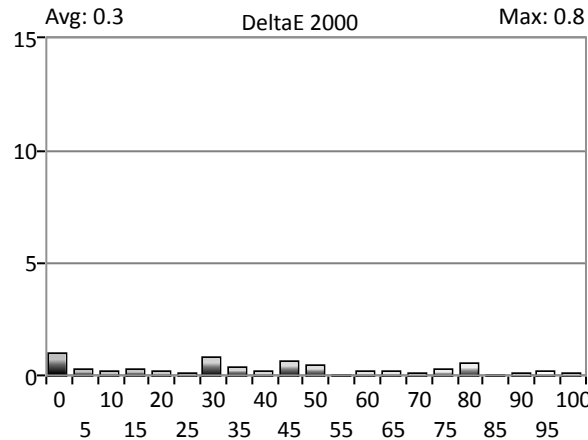

Calibration Equipment

Meter: Klein Instruments K Series
Source: FSI BoxIO Generator

Target x:CIE31	0.3127	0.3127	0.3127	0.3127	0.3127	0.3127	0.3127	0.3127	0.3127	0.3127	0.3127	0.3127	0.3127	0.3127	0.3127	0.3127	0.3127	0.3127	0.3127		
Target y:CIE31	0.3290	0.3290	0.3290	0.3290	0.3290	0.3290	0.3290	0.3290	0.3290	0.3290	0.3290	0.3290	0.3290	0.3290	0.3290	0.3290	0.3290	0.3290	0.3290		
Target Y cd/m²	0.0918	0.1675	0.4914	1.1492	2.2009	3.6950	5.6729	8.1714	11.2238	14.8603	19.1094	23.5259	29.0162	35.1916	42.0746	49.6868	58.0485	67.1796	77.0990	87.8250	99.3755
x: CIE31	0.2501	0.3027	0.3101	0.3126	0.3135	0.3120	0.3115	0.3112	0.3122	0.3134	0.3130	0.3127	0.3120	0.3124	0.3128	0.3128	0.3126	0.3128	0.3129	0.3128	0.3128
y: CIE31	0.2619	0.3166	0.3292	0.3272	0.3288	0.3287	0.3306	0.3278	0.3282	0.3282	0.3283	0.3290	0.3285	0.3284	0.3288	0.3287	0.3282	0.3291	0.3292	0.3293	0.3289
Y cd/m²	0.0918	0.1775	0.4891	1.1432	2.2108	3.7016	5.6892	8.1009	11.1451	14.7523	18.9703	23.4901	28.9708	35.1425	41.9601	49.6460	57.8754	67.1587	76.9458	87.7553	99.3755
ΔE 2000	1.0002	0.2983	0.2573	0.3233	0.2174	0.1488	0.8359	0.3741	0.2432	0.6510	0.4862	0.0394	0.2361	0.2529	0.1722	0.2788	0.5394	0.0322	0.1219	0.1825	0.1466
dEITP	10.2246	2.3535	0.7552	0.4348	0.3940	0.2944	0.9426	0.8075	0.4856	0.7370	0.5835	0.0990	0.3493	0.2216	0.2117	0.1866	0.3819	0.0391	0.1913	0.1232	0.0863